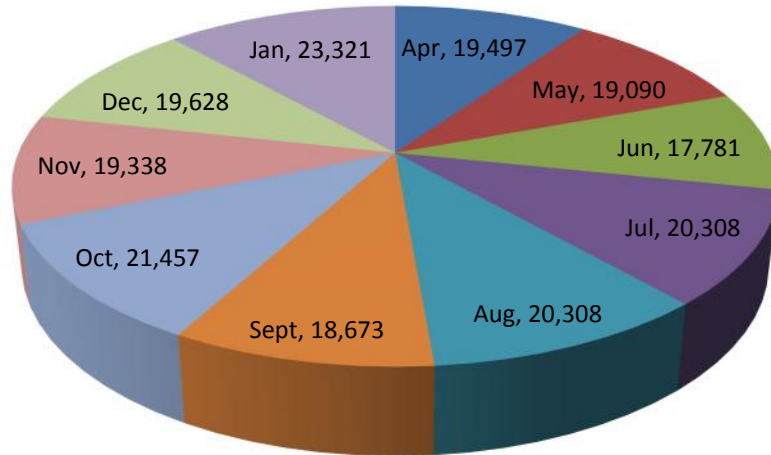

Website hits have remained high throughout April – January 2015, with the highest website hits recorded in the months July, August 2014 and January 2015 (see figure 2)

**Figure 2: Website Hits**

Website visitors also remained steady, with all months attracting over 1,000 visitors. The highest amount of visits were recorded in December (1,510 visitors). (See figure 3 below)

**Figure 3: Website Visitors**