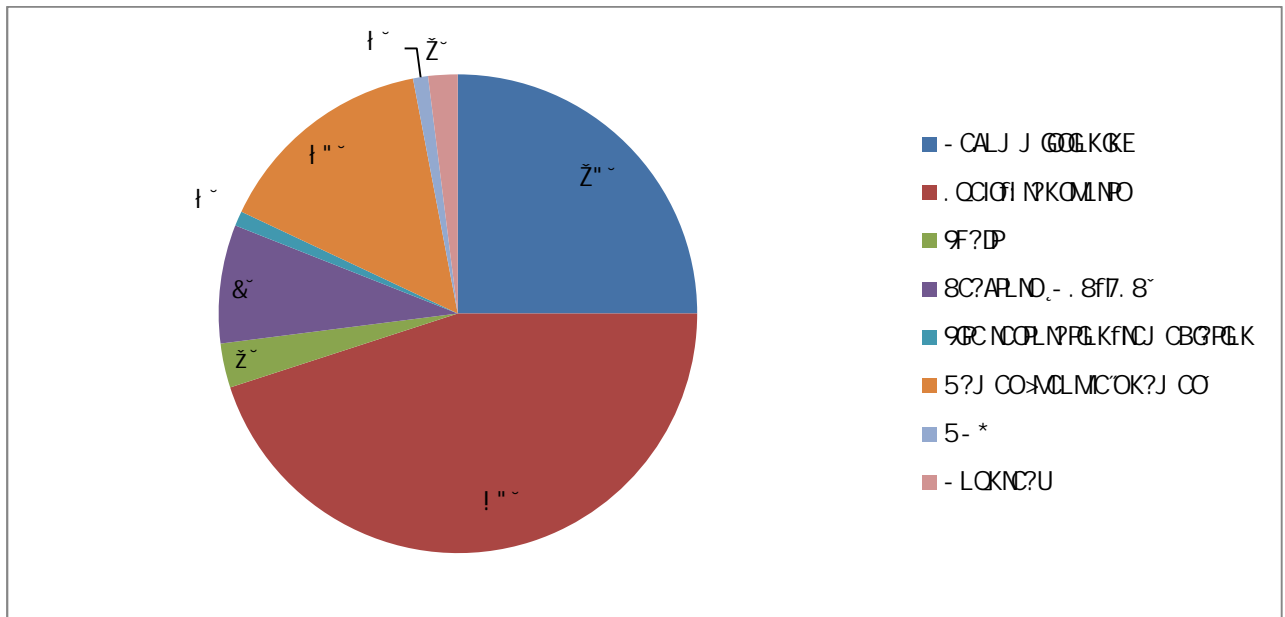

Most searched words within website

, QNCKP?O?PCKBLDT?KO?NUŽŁŁ %

June Love
DSG Secretariat
17th February 2017