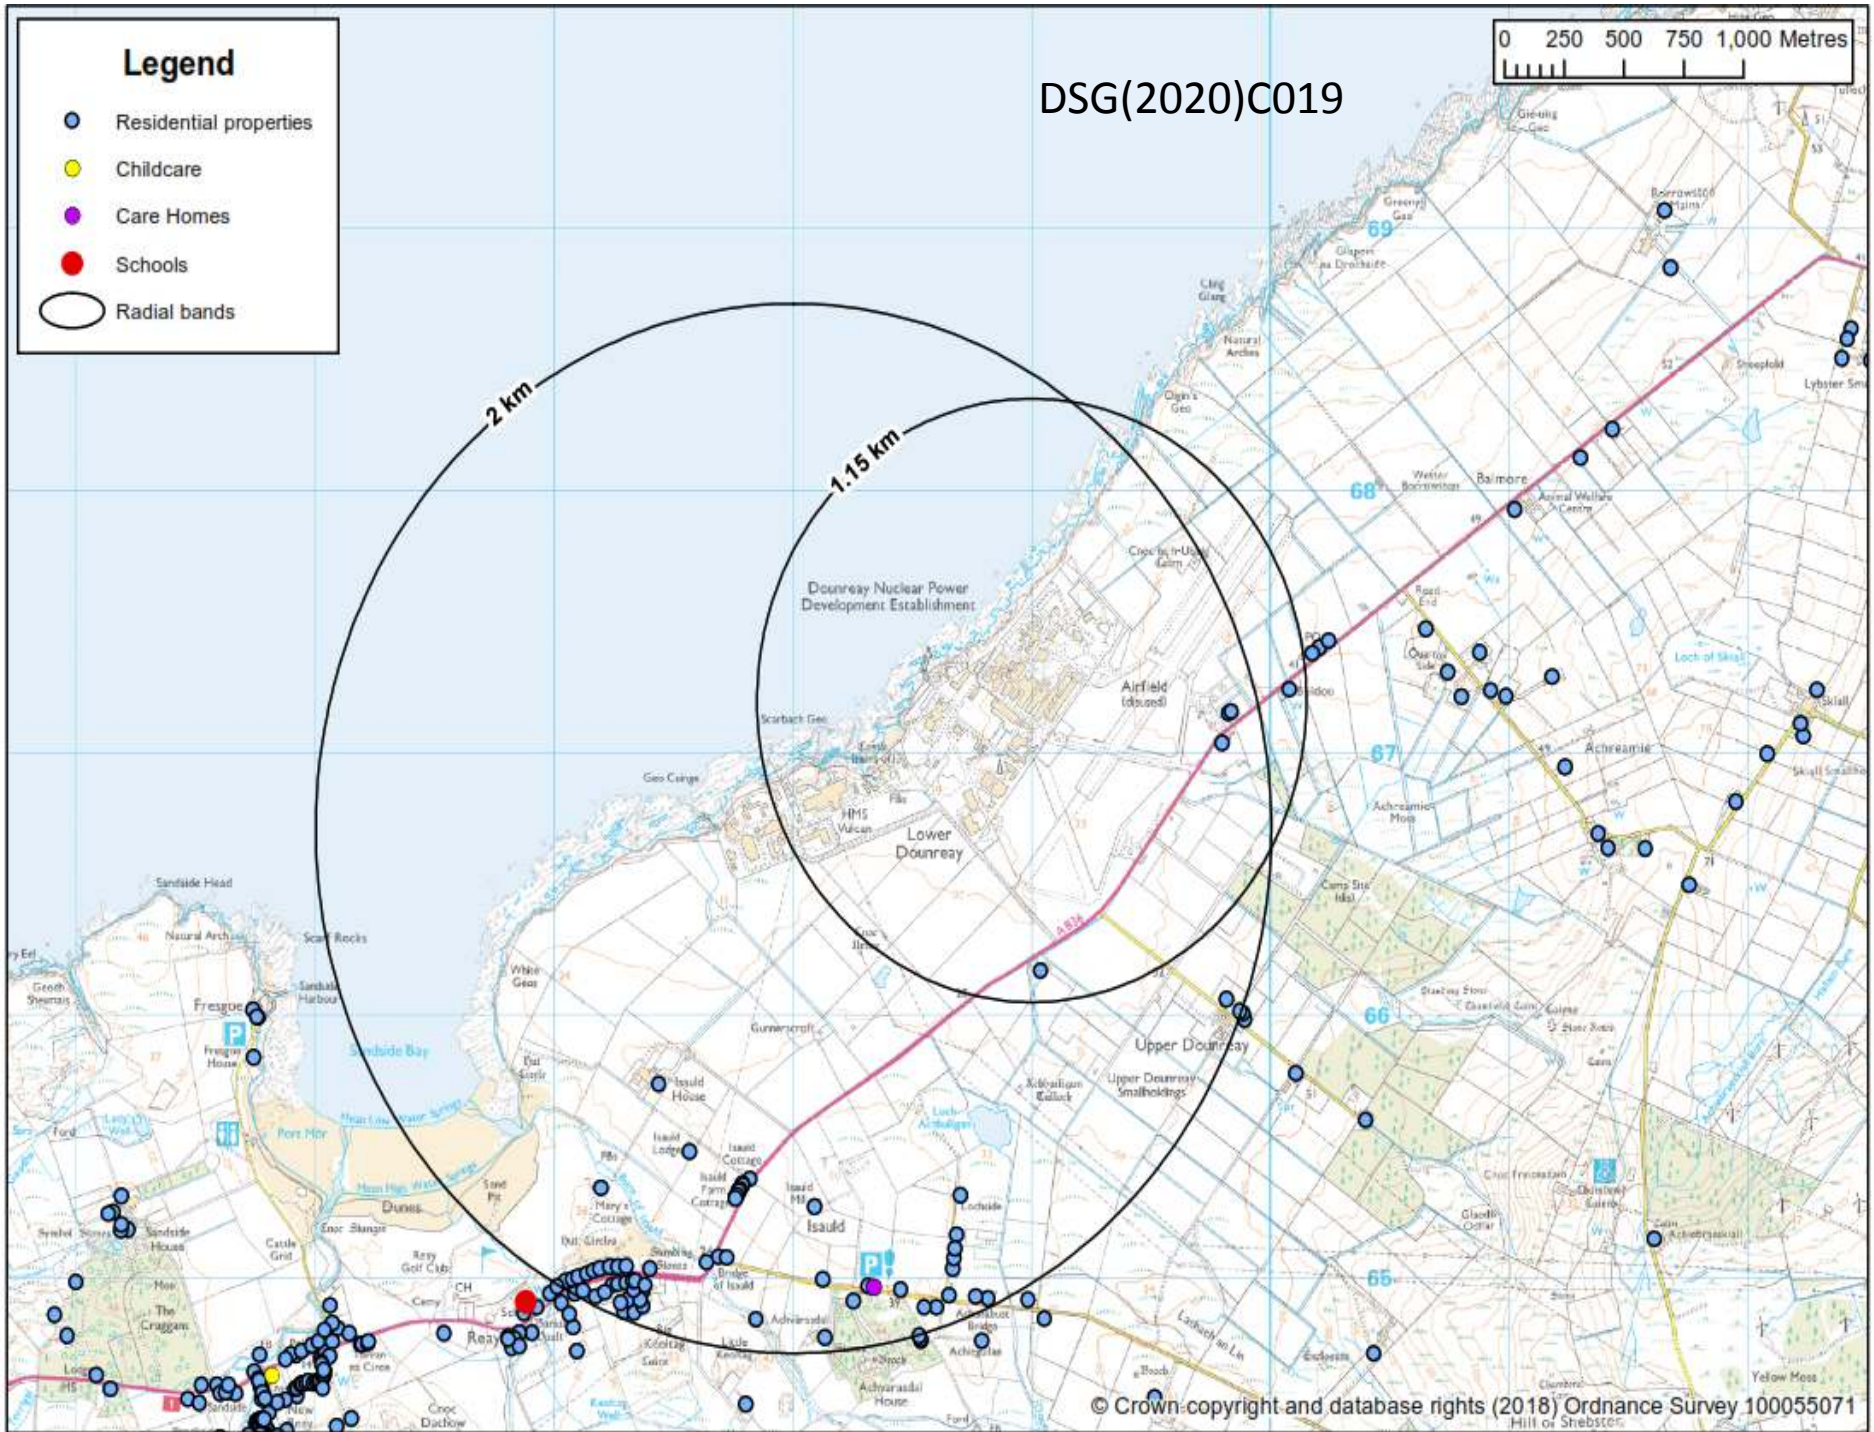

Legend

- Residential properties
- Childcare
- Care Homes
- Schools
- Radial bands

DSG(2020)C019

SECRET

Legend

- Residential properties
- (Childcare
- | Care Homes
- ! Schools
- Radial bands
- ⊕ Proposed REPPiR v2