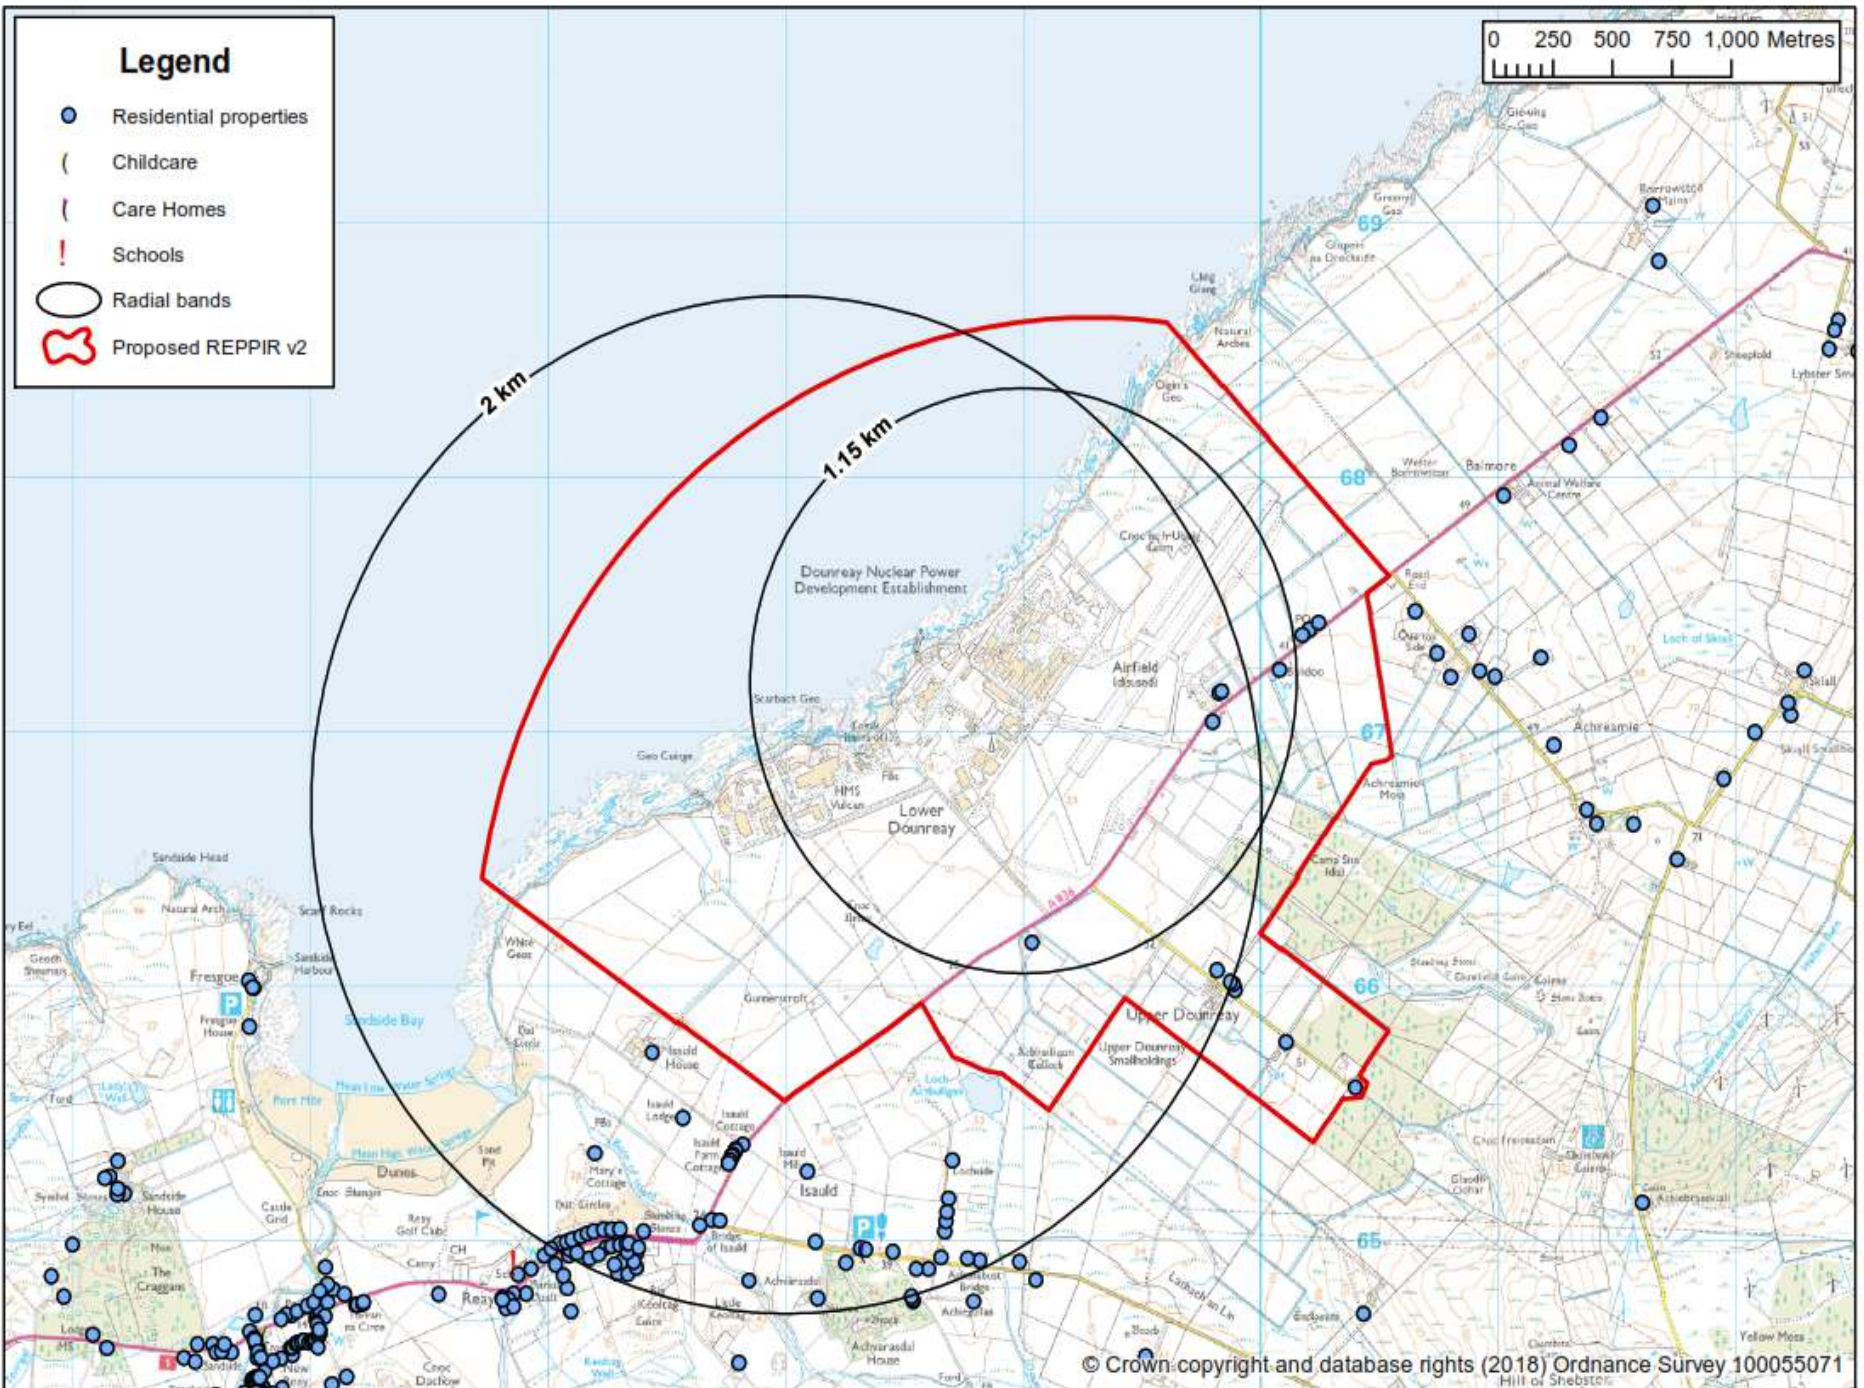

Legend

- Residential properties
- Childcare
- Care Homes
- Schools
- Radial bands

DSG(2020)C019

SECRET

Legend

- Residential properties
- (Childcare
- | Care Homes
- ! Schools
- Radial bands
- ⊕ Proposed REPPiR v2